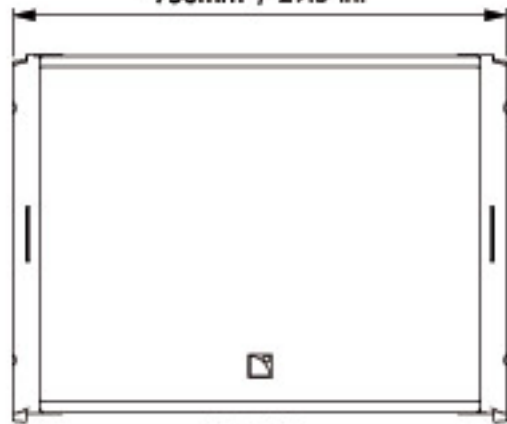

750mm / 29.5 in.

**FRONT**

553mm / 21.8 in.

**SIDE**

540mm / 21.3 in.

707mm / 27.8 in.

**TOP**

723mm / 28.5 in.