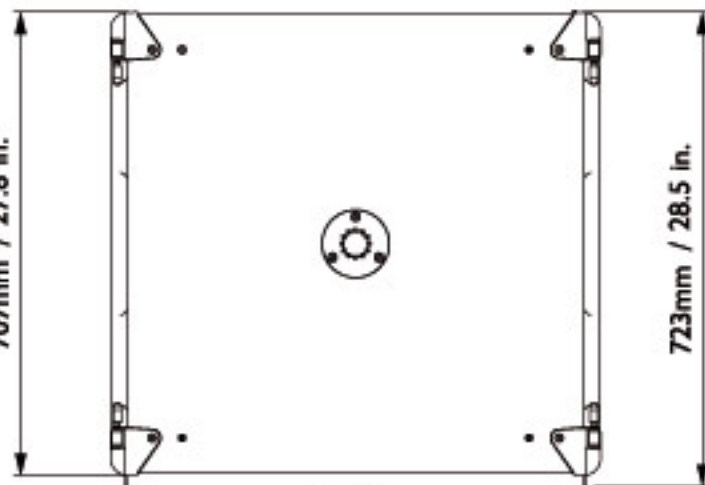

750mm / 29.5 in.

**FRONT**

553mm / 21.8 in.

**SIDE**

540mm / 21.3 in.

707mm / 27.8 in.

**TOP**

723mm / 28.5 in.