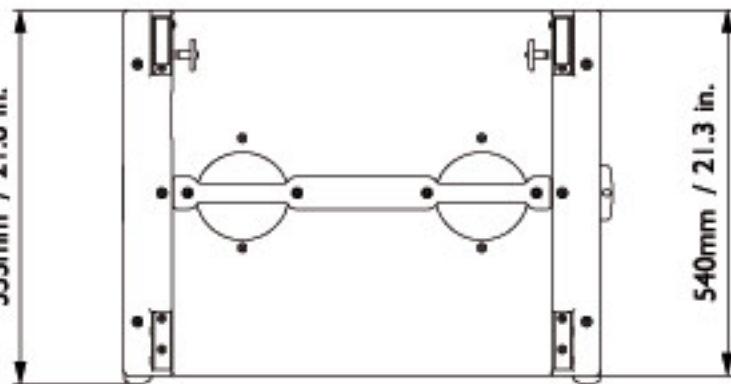

750mm / 29.5 in.

**FRONT**

553mm / 21.8 in.

**SIDE**

540mm / 21.3 in.

707mm / 27.8 in.

**TOP**

723mm / 28.5 in.